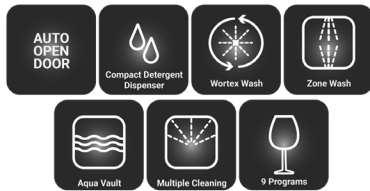

DFS08011W

8 Different Programs

Fine dish cleaning performance with one of the eight programs: intensive, eco, glass, 90min, rapid, auto, extra drying, power wash.

Wortex Wash

Placed at the bottom of the tub our innovation vortex wash creates an intensive area in the dishwasher. Greasy or baked-on pots can now be cleaned more deeply, without being worried about your delicate glasses placed in the upper basket.

Aqua Vault

To be water conscious a smart water management system is applied to reduce water consumption by more than 35% while still offering the same great cleaning result.

Multiple Cleaning

Freestanding dishwasher features strategically-designed baskets and racks for more flexibility and smarter placement in the loading area. With the benefit of two independent drawers that both have enough headroom to fit large items.

Auto Open Door

At the end of the program, the door of the dishwasher opens automatically and leaves a small gap to vent out the humid air. This allows fresh air to reach the dish-ware and dry the dishes completely.

Innowash Plus

The breakthrough innovative spray arm uses two separate rotating axes to maximize water spray to all corners of the dishwasher and saves up to 15% time. Exceptional cleaning results in a faster and quieter way.